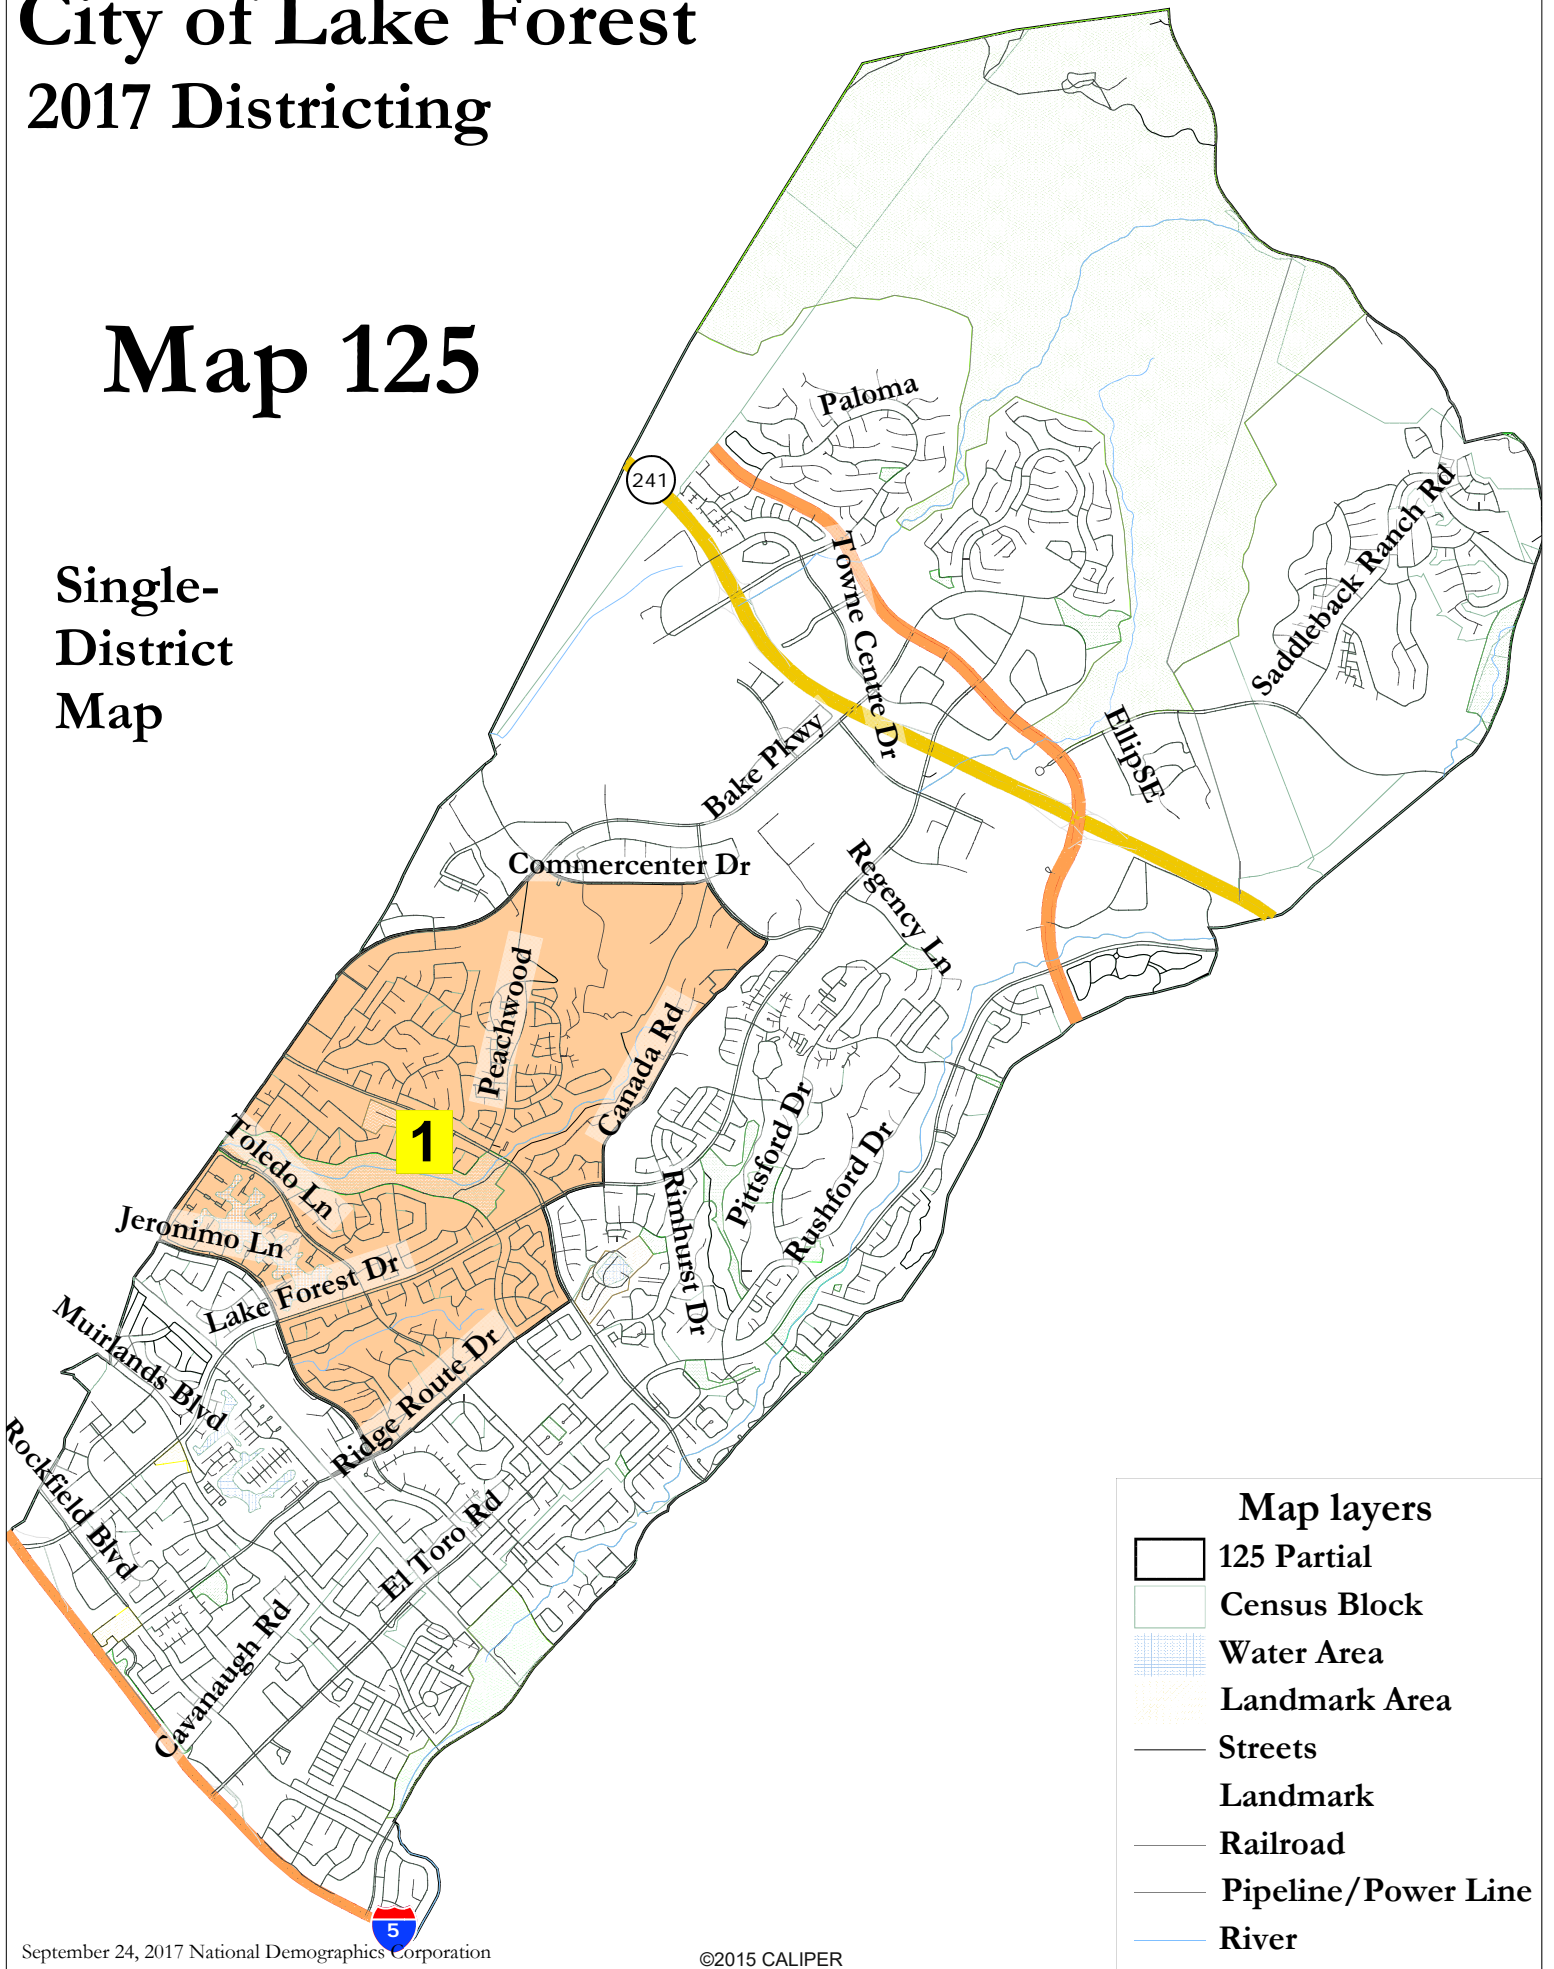

City of Lake Forest

2017 Districting

Map 125

Single-District Map

Map layers

-  125 Partial
-  Census Block
-  Water Area
-  Landmark Area
-  Streets
-  Landmark
-  Railroad
-  Pipeline/Power Line
-  River